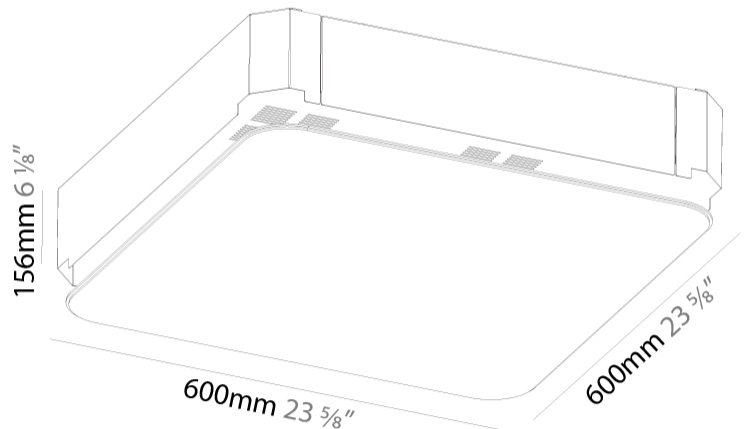

#### PHYSICAL

Shape: Square  
Length (mm): 600  
Length (in): 23 5/8  
Width (mm): 600  
Width (in): 23 5/8  
Depth (mm): 156  
Depth (in): 6 1/8  
Ceiling Thickness (mm): 10 / 12.5 / 15 / 25 / 30  
Ceiling Thickness (in): 3/8 or 1/2 or 9/16 or 1  
Min. Recessing Depth (mm): 180  
Min. Recessing Depth (in): 7 1/16  
Light Distribution: Direct  
Weight (kg): 12.549  
Weight (lbs): 27.61  
Diffuser: PMMA - Opal  
Fixture Material: Extruded Aluminum / Steel  
Cut-out Measurements: 635mm / 25" x 635mm / 25"  
Upon Request: Unique Sizes Unique Ceiling Thickness Unique Mounting Depth Spot Inserts

#### RATINGS AND CERTIFICATIONS

Certified By: Certified for North American Standards  
IP rating: IP20

180mm  
7 1/16"

635mm x 635mm  
25" x 25"

10 | 12 1/2 | 15 | 25 | 30mm  
3/8" | 1/2" | 9/16" | 1" | 3/16"

#### PHYSICAL

Shape: Square
Length (mm): 600
Length (in): 23 5/8
Width (mm): 600
Width (in): 23 5/8
Height (mm): 120
Height (in): 4 3/4
Light Distribution: Direct
Weight (kg): 11.315
Weight (lbs): 24.89
Diffuser: <a href="#">PMMA - Opal or Micro-Prism</a>
Fixture Finish: <a href="#">SSR / BKV / CWI / CRY / HAB / LAG / UFT / ITA / RUA / RUR / MIC / FTG / MYG / TWT / LOD / PUS / FRO / FUP / KIA / POP / BLS / SPG / MEY / GOH / GUM / CHC / COM / ABZ / JAG / OBR / MOS / ROR</a>
Fixture Material: <a href="#">Extruded Aluminum / Steel</a>